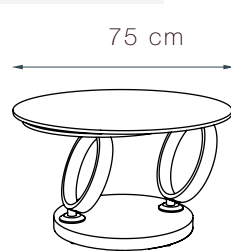

Synchronised round coffee tables

THE SYNCHRONIZED TABLE MECHANISM

The tops rotate 360° and unfold simultaneously to extend the coffee table from 75 to 130 cm in length.

11 CERAMIC AND GLASS FINISHES

AR

Argile