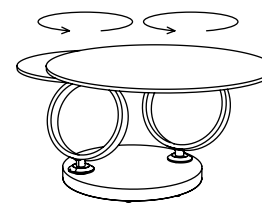

Synchronised round coffee tables

THE SYNCHRONIZED TABLE MECHANISM

The tops rotate 360° and unfold simultaneously to extend the coffee table from 75 to 130 cm in length.

11 CERAMIC AND GLASS FINISHES

AR

Argile