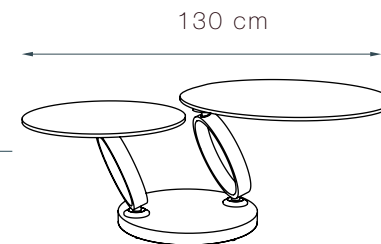

Synchronised round coffee tables

THE SYNCHRONIZED TABLE MECHANISM

The tops rotate 360° and unfold simultaneously to extend the coffee table from 75 to 130 cm in length.

11 CERAMIC AND GLASS FINISHES

AR

Argile